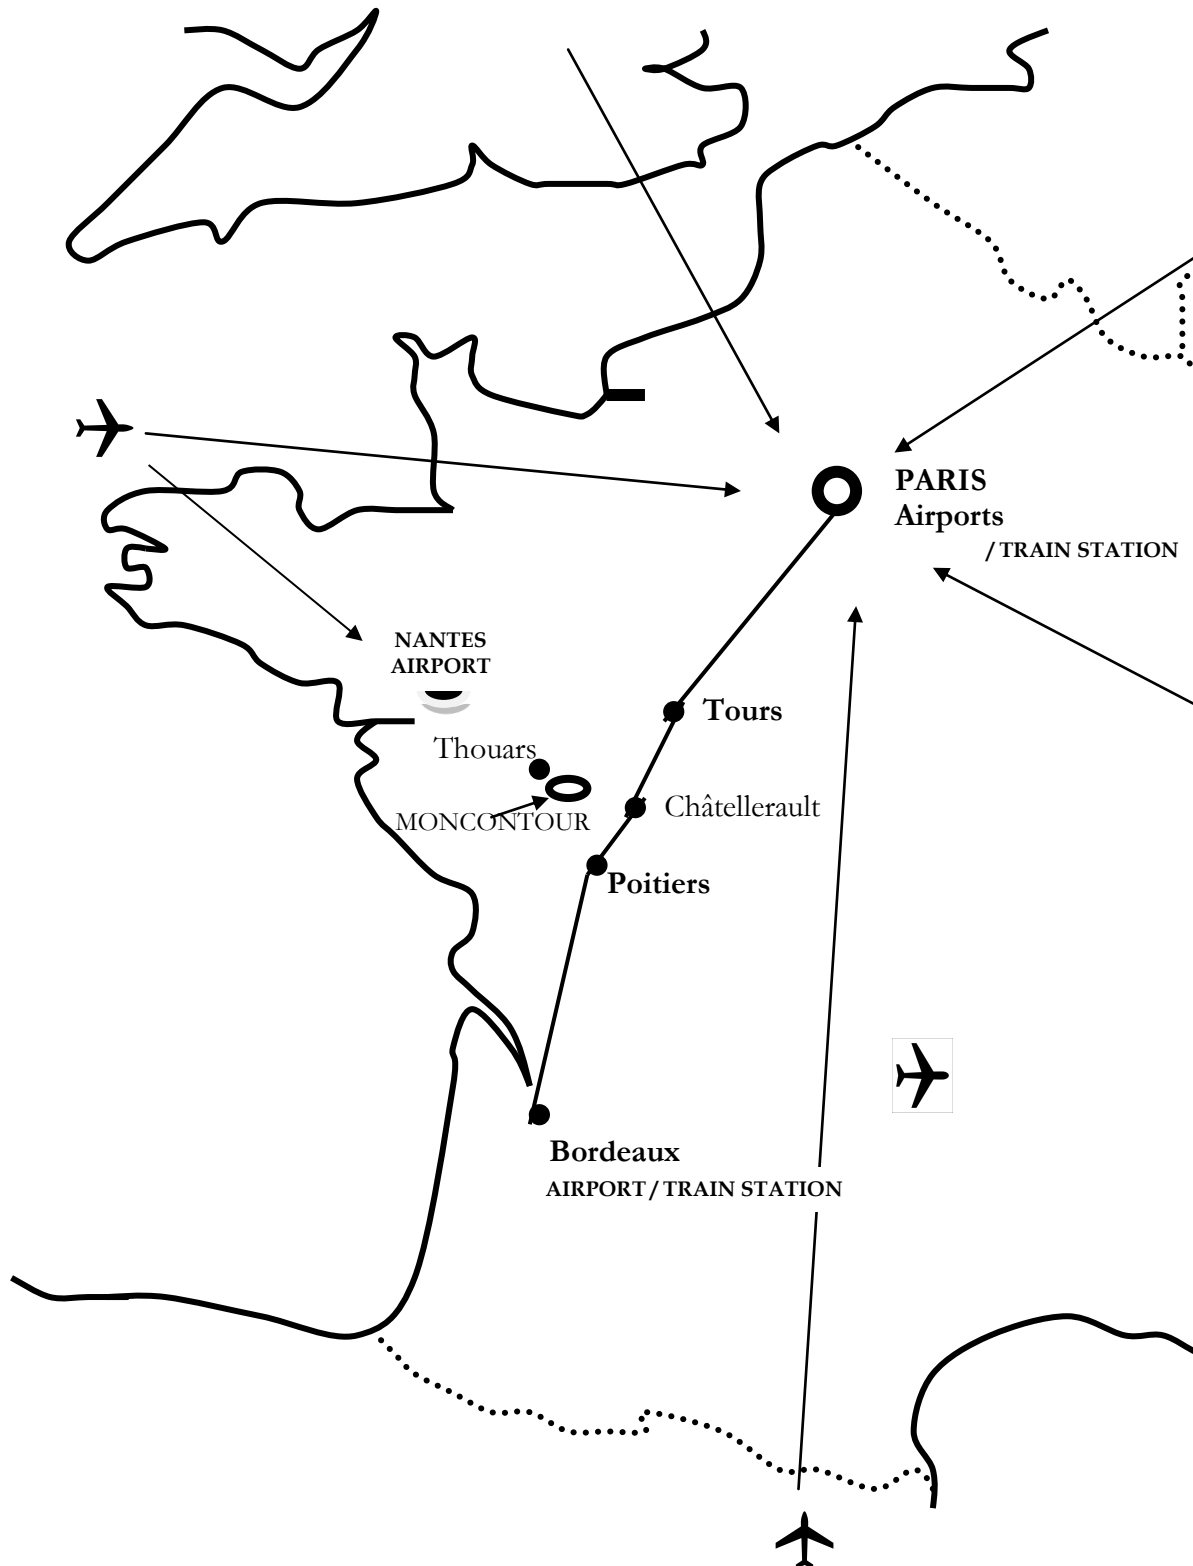

ORGANISER AND LOCATION

The 2021 FAI F1ABC and F1ABP Junior World Championships will be organised at Moncontour-du-Poitou (86) on behalf of the French Federation of AeroModelling (FFAM) from 13th August (Arrival day) to 22th August (Departure day).