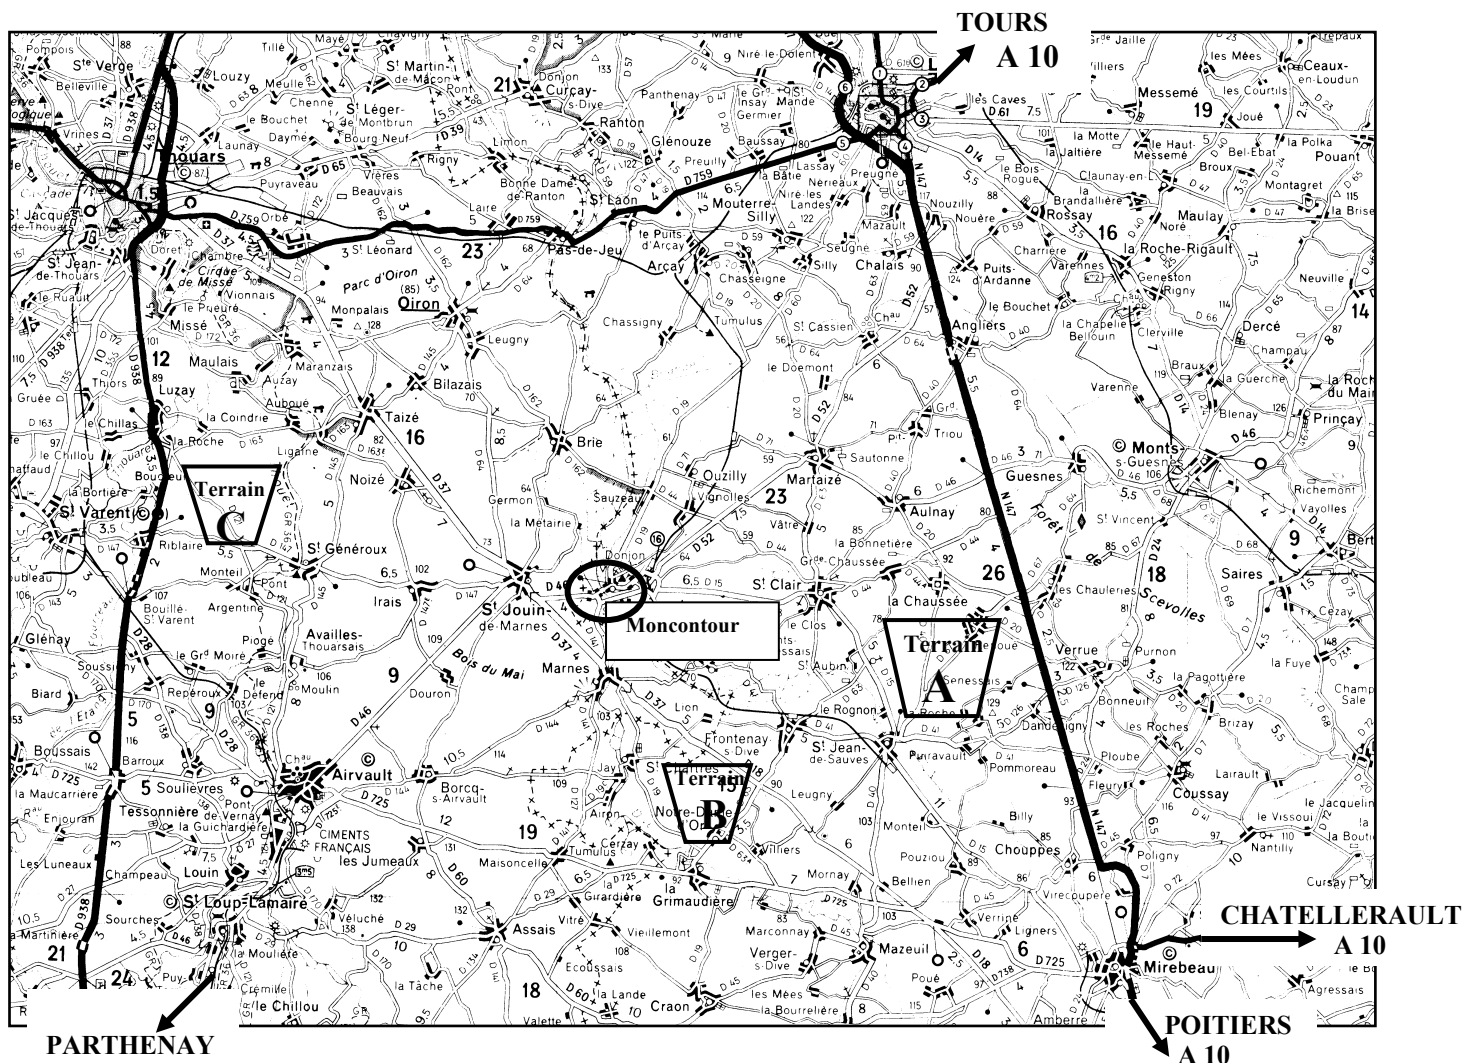

### Flying site location

The proposed site **A** is located 13 km from Moncontour. This is where the 2013 Seniors World championships took place. The **B** site is 10 km distant. The **C** site, 15 km distant, could be used in case of need or in addition to A and B.